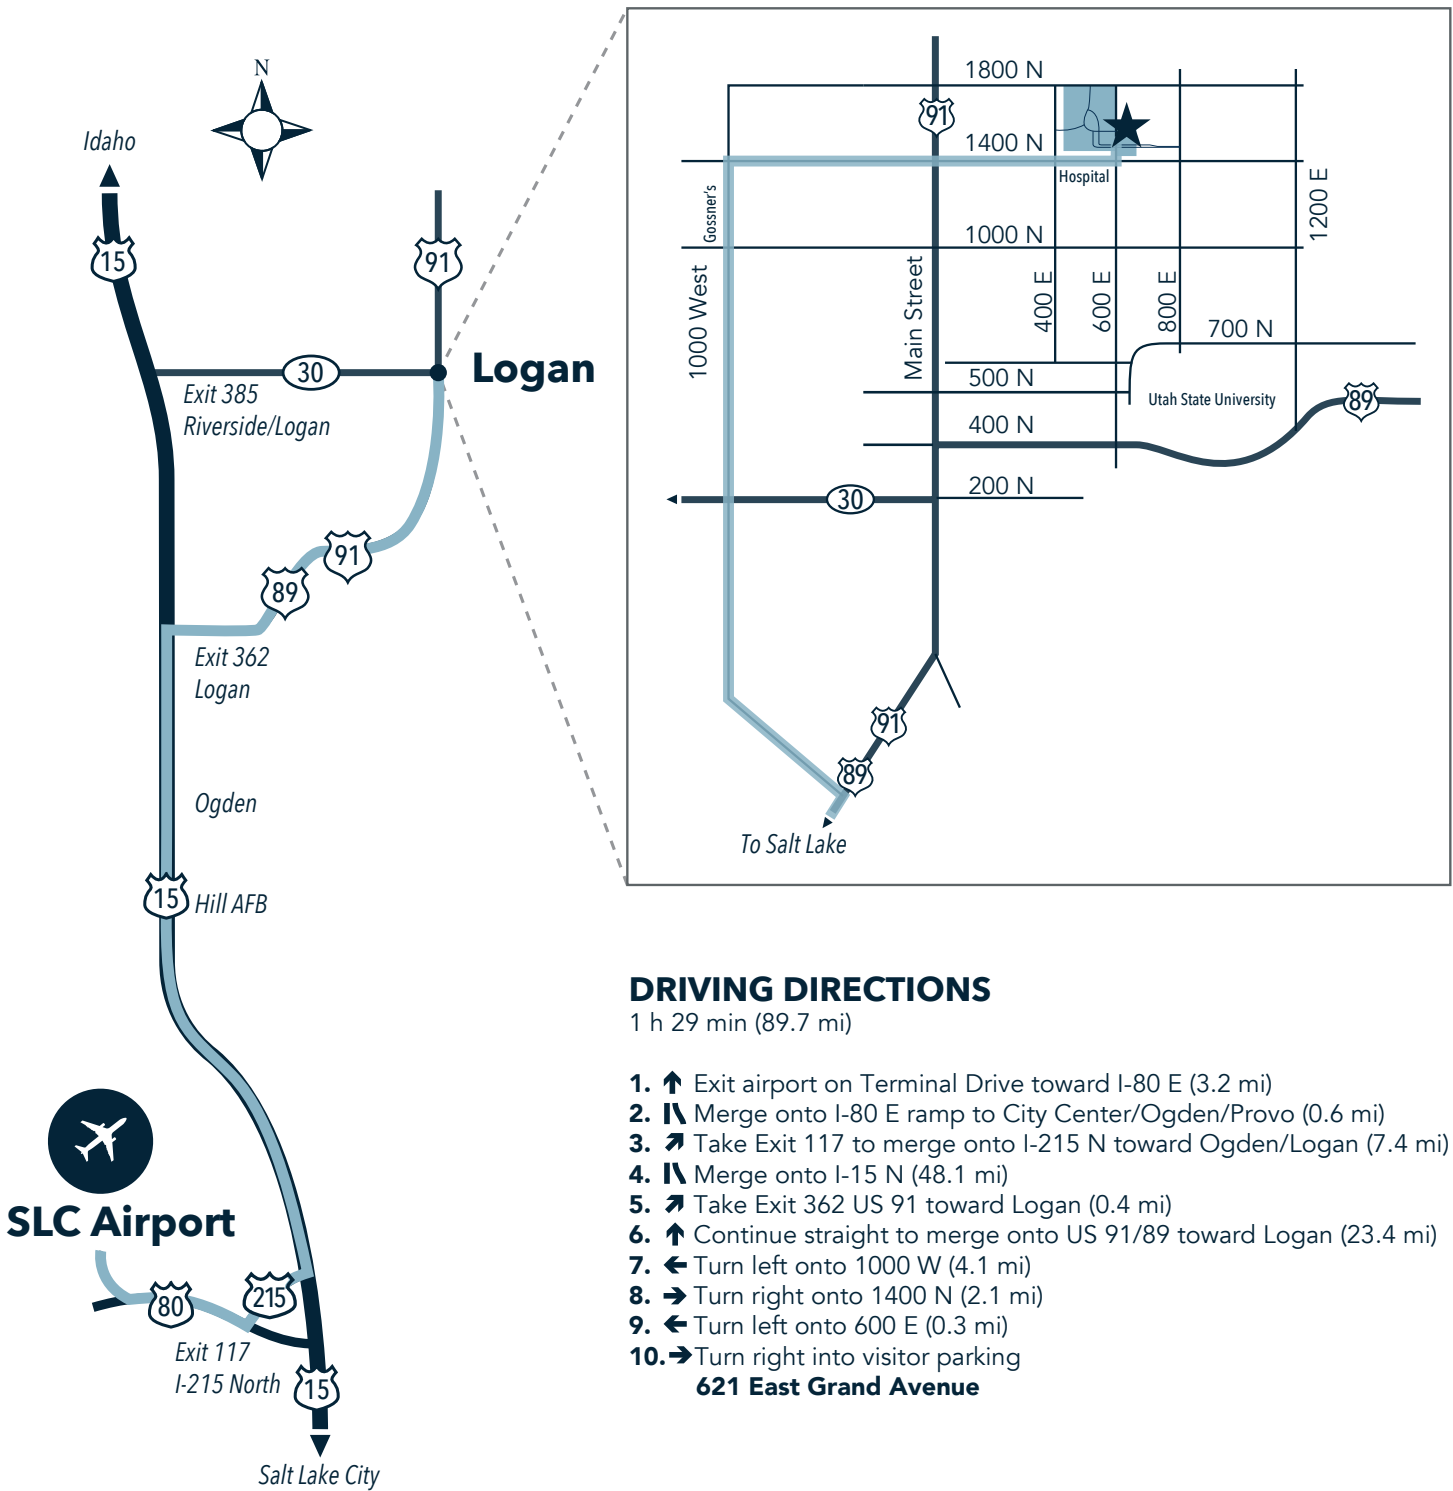

Salt Lake City International Airport to Space Dynamics Laboratory

Visitor Center: 621 East Grand Avenue | North Logan, Utah 84341

DRIVING DIRECTIONS

1 h 29 min (89.7 mi)

1. ↑ Exit airport on Terminal Drive toward I-80 E (3.2 mi)
2. ↘ Merge onto I-80 E ramp to City Center/Ogden/Provo (0.6 mi)
3. ↗ Take Exit 117 to merge onto I-215 N toward Ogden/Logan (7.4 mi)
4. ↘ Merge onto I-15 N (48.1 mi)
5. ↗ Take Exit 362 US 91 toward Logan (0.4 mi)
6. ↑ Continue straight to merge onto US 91/89 toward Logan (23.4 mi)
7. ← Turn left onto 1000 W (4.1 mi)
8. → Turn right onto 1400 N (2.1 mi)
9. ← Turn left onto 600 E (0.3 mi)
10. → Turn right into visitor parking
621 East Grand Avenue