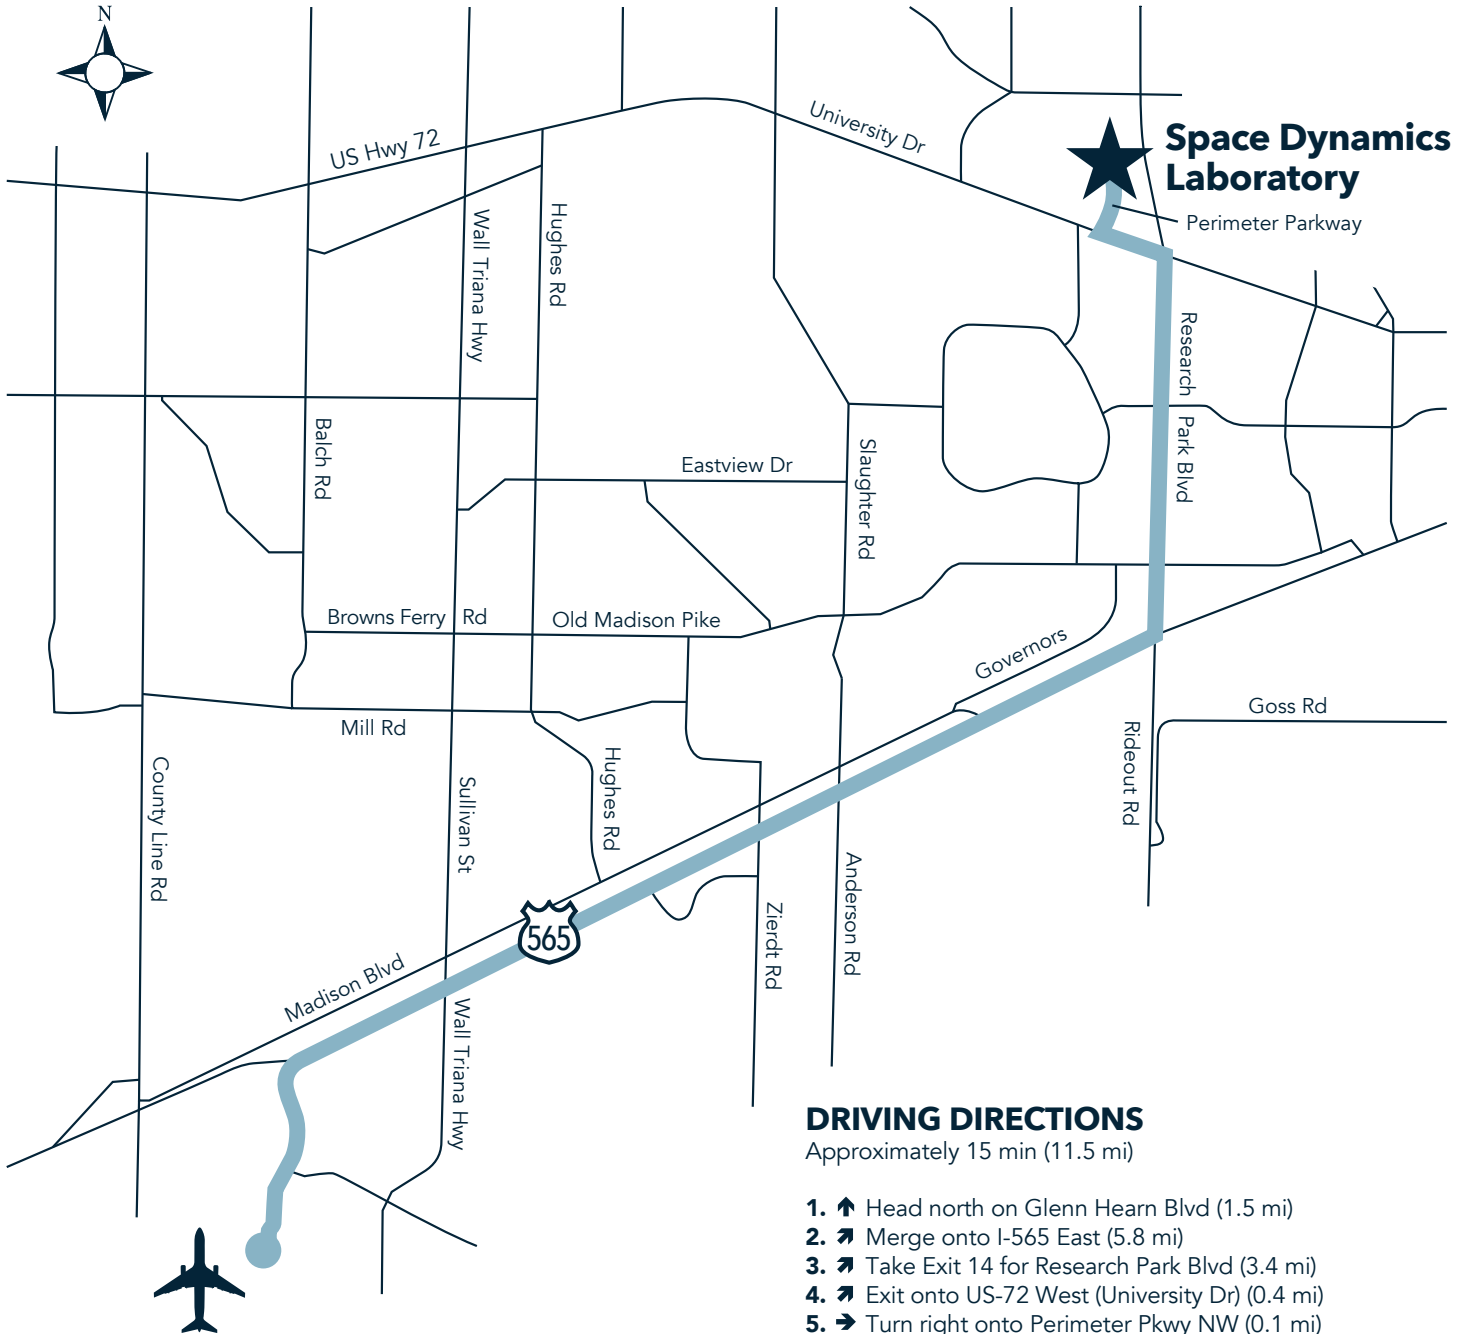

Huntsville International Airport to Space Dynamics Laboratory

1525 Perimeter Parkway NW Suite 420, Huntsville, AL 35806

Huntsville International Airport

DRIVING DIRECTIONS

Approximately 15 min (11.5 mi)

1. ↑ Head north on Glenn Hearn Blvd (1.5 mi)
2. ↗ Merge onto I-565 East (5.8 mi)
3. ↘ Take Exit 14 for Research Park Blvd (3.4 mi)
4. ↘ Exit onto US-72 West (University Dr) (0.4 mi)
5. → Turn right onto Perimeter Pkwy NW (0.1 mi)
6. → Turn left into Space Dynamics Laboratory visitor parking
1525 Perimeter Parkway NW Suite 420