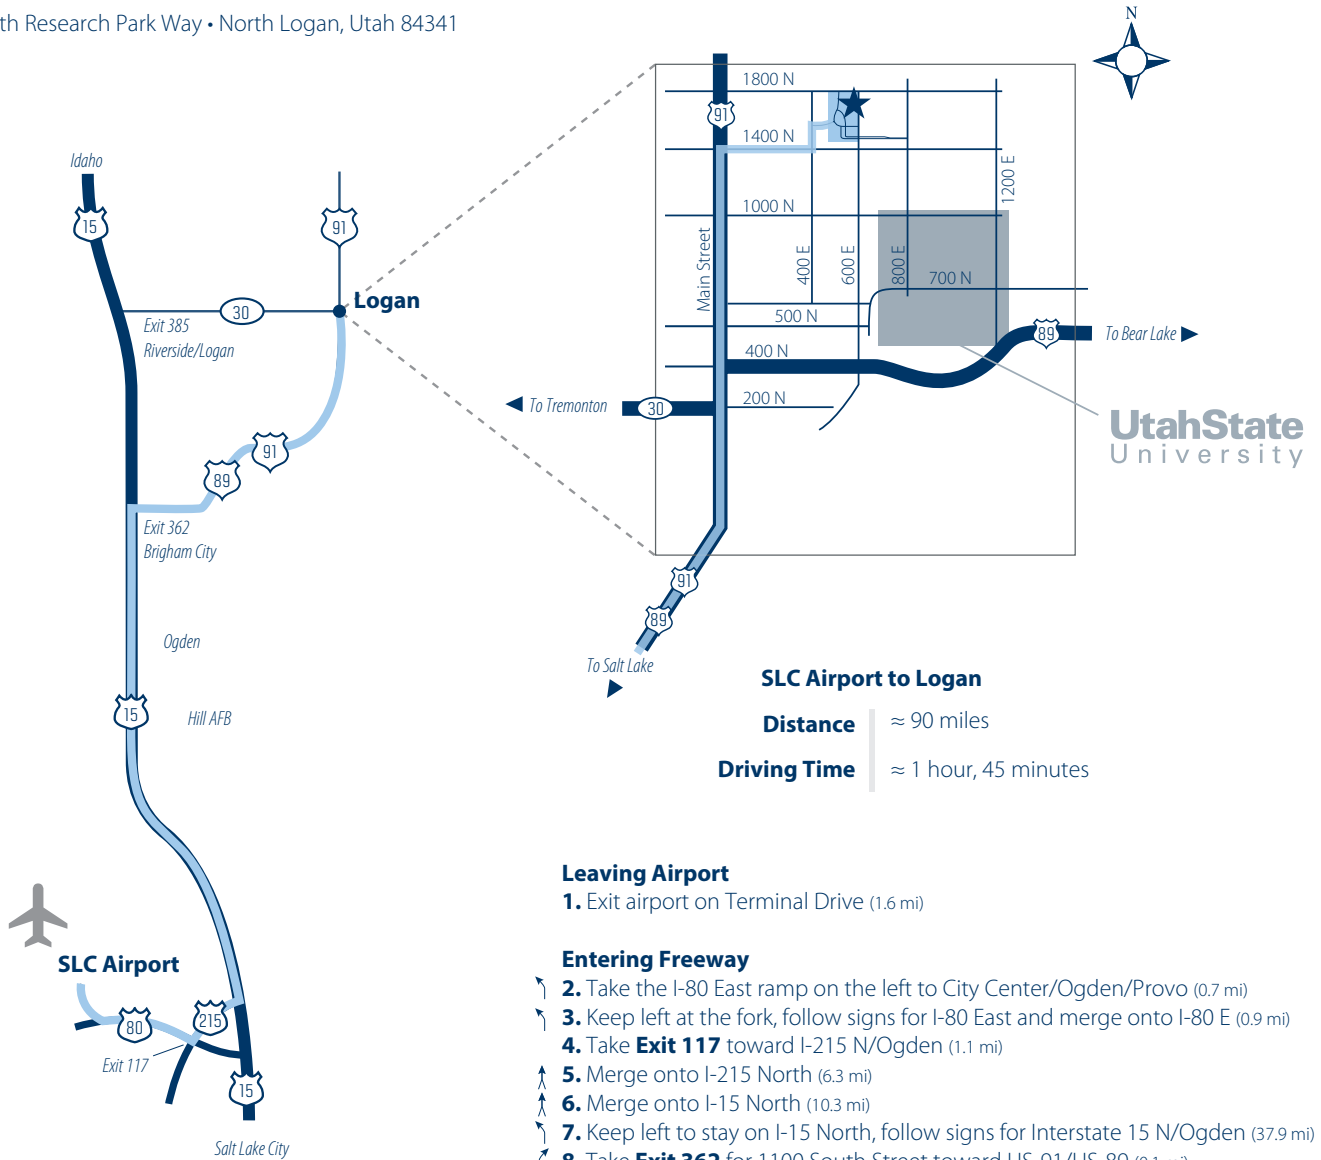

ROUTE FROM AIRPORT

Salt Lake City Airport to Utah State University

1695 North Research Park Way • North Logan, Utah 84341

SLC Airport to Logan
Distance ≈ 90 miles
Driving Time ≈ 1 hour, 45 minutes

Leaving Airport

- 1. Exit airport on Terminal Drive (1.6 mi)

Entering Freeway

- 2. Take the I-80 East ramp on the left to City Center/Ogden/Provo (0.7 mi)
- 3. Keep left at the fork, follow signs for I-80 East and merge onto I-80 E (0.9 mi)
- 4. Take **Exit 117** toward I-215 N/Ogden (1.1 mi)
- 5. Merge onto I-215 North (6.3 mi)
- 6. Merge onto I-15 North (10.3 mi)
- 7. Keep left to stay on I-15 North, follow signs for Interstate 15 N/Ogden (37.9 mi)
- 8. Take **Exit 362** for 1100 South Street toward US-91/US-89 (0.1 mi)
- 9. Keep right at the fork, follow signs for Brigham City/Logan/Perry and merge onto US-89 North/W 1100 South - W 1100 South (25.6 mi)

Entering Logan

- 10. US-89 becomes Main Street (US-91), Logan, Utah
- 11. Continue on Main Street to 1400 North (2.8 mi)
- 12. Turn right onto 1400 North (0.5 mi)
- 13. Turn left onto 400 East (0.3 mi)
- 14. Continue on 400 East until Research Park Way (0.1 mi)
- 15. Turn right onto Research Park Way (1650 North)
Destination will be on the left (174 ft)